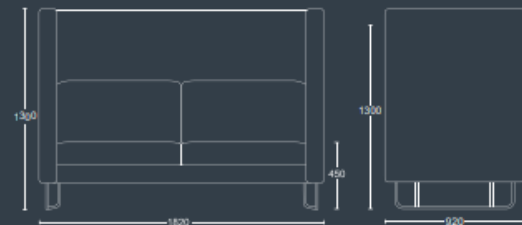

Extra wide high back unit with tubular silver skid frame.

FABRIC GROUP
WIDTH 1020mm
DEPTH 920mm
SEAT HEIGHT 450mm
OVERALL HEIGHT 1300mm

EDEN 2.5 HIGH

Extra wide two seater high back unit with tubular silver skid frame.

FABRIC GROUP
WIDTH 1820mm
DEPTH 920mm
SEAT HEIGHT 450mm
OVERALL HEIGHT 1300mm

EDEN SOLO

EDEN 1

Armchair with tubular silver skid frame.

FABRIC GROUP
WIDTH 810mm
DEPTH 920mm
SEAT HEIGHT 450mm
OVERALL HEIGHT 820mm

DIMENSIONS	
WIDTH	910mm
DEPTH	920mm
SEAT HEIGHT	450mm
OVERALL HEIGHT	820mm

EDEN CORNER

Corner unit with tubular silver skid frame.

DIMENSIONS	
WIDTH	1270mm
DEPTH	1270mm
SEAT HEIGHT	450mm
OVERALL HEIGHT	820mm