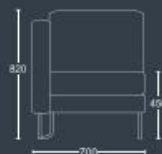

DIMENSIONS	
WIDTH	590mm
DEPTH	840mm
SEAT HEIGHT	450mm
OVERALL HEIGHT	820mm

EDEN 1 LA/RA

Single seat with right or left armrest and tubular silver skid frame.

DIMENSIONS	
WIDTH	700mm
DEPTH	920mm
SEAT HEIGHT	450mm
OVERALL HEIGHT	820mm

EDEN 1.5 NA

Extra wide single seat with no armrests and tubular silver skid frame.

DIMENSIONS	
WIDTH	800mm
DEPTH	840mm
SEAT HEIGHT	450mm
OVERALL HEIGHT	820mm

EDEN MODULAR

EDEN 1.5 LA/RA

Extra wide single seat with right or left armrest and tubular silver skid frame.

DIMENSIONS	
WIDTH	910mm
DEPTH	920mm
SEAT HEIGHT	450mm
OVERALL HEIGHT	820mm

EDEN CORNER

Corner unit with tubular silver skid frame.

DIMENSIONS	
WIDTH	1270mm
DEPTH	1270mm
SEAT HEIGHT	450mm
OVERALL HEIGHT	820mm

EDEN ARMREST CARGER

Fixed armrest to right or left arm to incorporate PortHole.

DIMENSIONS	
WIDTH	200mm
DEPTH	470mm
SEAT HEIGHT	N/A
OVERALL HEIGHT	190mm

Office Furniture Requirements Ltd

Units 1-3 Newport Road, Moulsoe, Milton Keynes. MK16 0HS