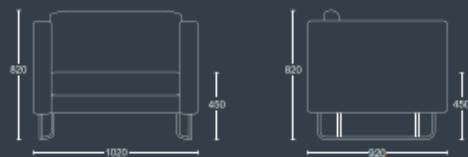

FABRIC GROUP
WIDTH 1820mm
DEPTH 920mm
SEAT HEIGHT 450mm
OVERALL HEIGHT 1300mm

EDEN SOLO

EDEN 1

Armchair with tubular silver skid frame.

FABRIC GROUP
WIDTH 810mm
DEPTH 920mm
SEAT HEIGHT 450mm
OVERALL HEIGHT 820mm

EDEN SOLO

EDEN 1.5

Extra wide armchair with tubular silver skid frame.

FABRIC GROUP
WIDTH 1020mm
DEPTH 920mm
SEAT HEIGHT 450mm
OVERALL HEIGHT 820mm

EDEN 2

Two seater sofa with tubular silver skid frame.

FABRIC GROUP
WIDTH 1820mm
DEPTH 920mm
SEAT HEIGHT 450mm
OVERALL HEIGHT 820mm

ACCESSORIES

EDEN ARMREST

Fixed armrest to right or left arm.

FABRIC GROUP
WIDTH 200mm
DEPTH 470mm
SEAT HEIGHT -
OVERALL HEIGHT 190mm

EDEN MODULAR

EDEN 1 NA

Single seat with no armrests and tubular silver skid frame.