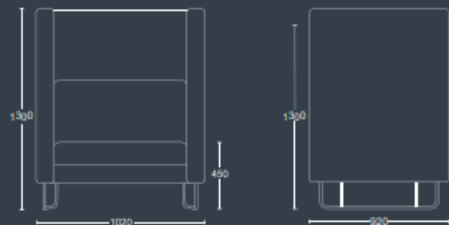

Extra wide high back unit with tubular silver skid frame.

FABRIC GROUP
WIDTH 1020mm
DEPTH 920mm
SEAT HEIGHT 450mm
OVERALL HEIGHT 1300mm

EDEN 2.5 HIGH

Extra wide two seater high back unit with tubular silver skid frame.

FABRIC GROUP
WIDTH 1820mm
DEPTH 920mm
SEAT HEIGHT 450mm
OVERALL HEIGHT 1300mm

EDEN SOLO

EDEN 1

Armchair with tubular silver skid frame.

FABRIC GROUP
WIDTH 810mm
DEPTH 920mm
SEAT HEIGHT 450mm
OVERALL HEIGHT 820mm

DIMENSIONS	
WIDTH	590mm
DEPTH	840mm
SEAT HEIGHT	450mm
OVERALL HEIGHT	820mm

EDEN 1 LA/RA

Single seat with right or left armrest and tubular silver skid frame.

DIMENSIONS	
WIDTH	700mm
DEPTH	920mm
SEAT HEIGHT	450mm
OVERALL HEIGHT	820mm

DIMENSIONS	
WIDTH	910mm
DEPTH	920mm
SEAT HEIGHT	450mm
OVERALL HEIGHT	820mm

EDEN CORNER

Corner unit with tubular silver skid frame.

DIMENSIONS	
WIDTH	1270mm
DEPTH	1270mm
SEAT HEIGHT	450mm
OVERALL HEIGHT	820mm