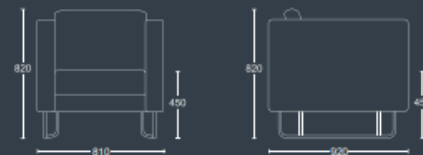

FABRIC GROUP
WIDTH 1820mm
DEPTH 920mm
SEAT HEIGHT 450mm
OVERALL HEIGHT 1300mm

EDEN SOLO

EDEN 1

Armchair with tubular silver skid frame.

FABRIC GROUP
WIDTH 810mm
DEPTH 920mm
SEAT HEIGHT 450mm
OVERALL HEIGHT 820mm

EDEN SOLO

EDEN 1.5

Extra wide armchair with tubular silver skid frame.

FABRIC GROUP
WIDTH 1020mm
DEPTH 920mm
SEAT HEIGHT 450mm
OVERALL HEIGHT 820mm

EDEN 2

Two seater sofa with tubular silver skid frame.

FABRIC GROUP
WIDTH 1820mm
DEPTH 920mm
SEAT HEIGHT 450mm
OVERALL HEIGHT 820mm