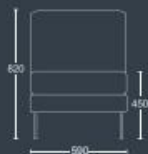

DIMENSIONS	
WIDTH	590mm
DEPTH	840mm
SEAT HEIGHT	450mm
OVERALL HEIGHT	820mm

EDEN 1 LA/RA

Single seat with right or left armrest and tubular silver skid frame.

DIMENSIONS	
WIDTH	700mm
DEPTH	920mm
SEAT HEIGHT	450mm
OVERALL HEIGHT	820mm

EDEN 1.5 NA

Extra wide single seat with no armrests and tubular silver skid frame.

DIMENSIONS	
WIDTH	800mm
DEPTH	840mm
SEAT HEIGHT	450mm
OVERALL HEIGHT	820mm

EDEN MODULAR

EDEN 1.5 LA/RA

Extra wide single seat with right or left armrest and tubular silver skid frame.

DIMENSIONS	
WIDTH	910mm
DEPTH	920mm
SEAT HEIGHT	450mm
OVERALL HEIGHT	820mm

EDEN CORNER

Corner unit with tubular silver skid frame.

DIMENSIONS	
WIDTH	1270mm
DEPTH	1270mm
SEAT HEIGHT	450mm
OVERALL HEIGHT	820mm

EDEN ARMREST CARGER

Fixed armrest to right or left arm to incorporate PortHole.

DIMENSIONS	
WIDTH	200mm
DEPTH	470mm
SEAT HEIGHT	N/A
OVERALL HEIGHT	190mm

Office Furniture Requirements Ltd

Units 1-3 Newport Road, Moulsoe, Milton Keynes. MK16 0HS