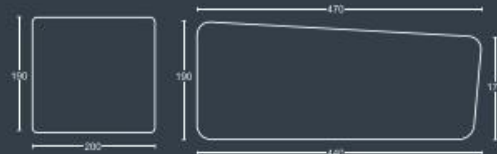

EDEN MODULAR

EDEN 1 NA

Single seat with no armrests and tubular silver skid frame.

DIMENSIONS	
WIDTH	590mm
DEPTH	840mm
SEAT HEIGHT	450mm
OVERALL HEIGHT	820mm

EDEN 1 LA/RA

Single seat with right or left armrest and tubular silver skid frame.

DIMENSIONS	
WIDTH	700mm
DEPTH	920mm
SEAT HEIGHT	450mm
OVERALL HEIGHT	820mm

EDEN 1.5 NA

Extra wide single seat with no armrests and tubular silver skid frame.

DIMENSIONS	
WIDTH	800mm
DEPTH	840mm
SEAT HEIGHT	450mm
OVERALL HEIGHT	820mm

EDEN MODULAR

EDEN 1.5 LA/RA

Extra wide single seat with right or left armrest and tubular silver skid frame.

DIMENSIONS	
WIDTH	910mm
DEPTH	920mm
SEAT HEIGHT	450mm
OVERALL HEIGHT	820mm

EDEN CORNER

Corner unit with tubular silver skid frame.

DIMENSIONS	
WIDTH	1270mm
DEPTH	1270mm
SEAT HEIGHT	450mm
OVERALL HEIGHT	820mm

EDEN ARMREST CARGER

Fixed armrest to right or left arm to incorporate PortHole.

DIMENSIONS	
WIDTH	200mm
DEPTH	470mm
SEAT HEIGHT	N/A
OVERALL HEIGHT	190mm