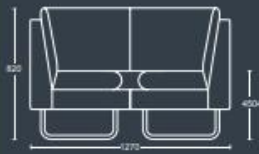

DIMENSIONS	
WIDTH	910mm
DEPTH	920mm
SEAT HEIGHT	450mm
OVERALL HEIGHT	820mm

EDEN CORNER

Corner unit with tubular silver skid frame.

DIMENSIONS	
WIDTH	1270mm
DEPTH	1270mm
SEAT HEIGHT	450mm
OVERALL HEIGHT	820mm

EDEN ARMREST CARGER

Fixed armrest to right or left arm to incorporate PortHole.

DIMENSIONS	
WIDTH	200mm
DEPTH	470mm
SEAT HEIGHT	N/A
OVERALL HEIGHT	190mm

Office Furniture Requirements Ltd

Units 1-3 Newport Road, Moulsoe, Milton Keynes. MK16 0HS