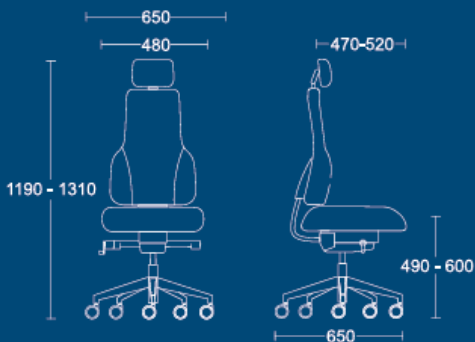

*In a study performed at the University of Central Lancashire, our APEX POSTURE chair was found to improve spinal alignment and reduce peak seating pressure

APEX POSTURE

AP1

High back posture chair with headrest.

DIMENSIONS	
WIDTH	650mm
DEPTH	650mm
SEAT HEIGHT	490mm
HEIGHT	600mm
OVERALL HEIGHT	1190mm
OVERALL HEIGHT	1310mm

AP2

High back posture chair.

DIMENSIONS	
WIDTH	650mm
DEPTH	650mm
SEAT HEIGHT	490mm
HEIGHT	600mm
OVERALL HEIGHT	1070mm
OVERALL HEIGHT	1180mm

AP1-A4

High back posture chair with headrest and 4D armrests.

DIMENSIONS	
WIDTH	650mm
DEPTH	650mm
SEAT HEIGHT	490mm
HEIGHT	600mm
OVERALL HEIGHT	1190mm
OVERALL HEIGHT	1310mm

APEX POSTURE

AP2-A4

High back 24 hour armchair with 4D armrests.

DIMENSIONS	
WIDTH	650mm
DEPTH	650mm
SEAT HEIGHT	490mm
HEIGHT	600mm
OVERALL HEIGHT	1070mm
OVERALL HEIGHT	1180mm

Office Furniture Requirements Ltd

Units 1-3 Newport Road
Moulsoe
Milton Keynes
Buckinghamshire
MK16 0HS