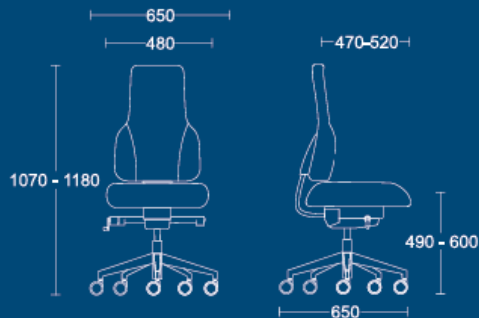

*In a study performed at the University of Central Lancashire, our APEX POSTURE chair was found to improve spinal alignment and reduce peak seating pressure

APEX POSTURE

AP1

High back posture chair with headrest.

DIMENSIONS	
WIDTH	650mm
DEPTH	650mm
SEAT HEIGHT	490mm
HEIGHT	600mm
OVERALL HEIGHT	1190mm
OVERALL HEIGHT	1310mm

AP2

High back posture chair.

DIMENSIONS	
WIDTH	650mm
DEPTH	650mm
SEAT HEIGHT	490mm
HEIGHT	600mm
OVERALL HEIGHT	1070mm
OVERALL HEIGHT	1180mm

AP1-A4

High back posture chair with headrest and 4D armrests.

DIMENSIONS	
WIDTH	650mm
DEPTH	650mm
SEAT HEIGHT	490mm
HEIGHT	600mm
OVERALL HEIGHT	1190mm
OVERALL HEIGHT	1310mm

APEX POSTURE

AP2-A4

High back 24 hour armchair with 4D armrests.

DIMENSIONS	
WIDTH	650mm
DEPTH	650mm
SEAT HEIGHT	490mm
HEIGHT	600mm
OVERALL HEIGHT	1070mm
OVERALL HEIGHT	1180mm

Office Furniture Requirements Ltd

Units 1-3 Newport Road
Moulsoe
Milton Keynes
Buckinghamshire
MK16 0HS