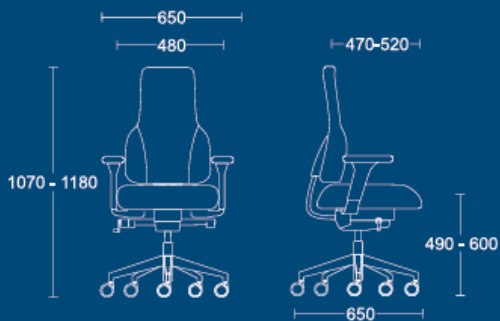

- Synchro mechanism with independent forward seat tilt, back angle adjustment and multi-position lock
- Seat slide
- Inflatable lumbar support
- 4D height and width adjustable armrests with sliding and rotating arm pads
- Black nylon stiletto base

DIMENSIONS	
WIDTH	650mm
DEPTH	650mm
SEAT HEIGHT	490mm
HEIGHT	600mm
OVERALL HEIGHT	1190mm
OVERALL HEIGHT	1310mm

AP2

High back posture chair.

DIMENSIONS	
WIDTH	650mm
DEPTH	650mm
SEAT HEIGHT	490mm
HEIGHT	600mm
OVERALL HEIGHT	1070mm
OVERALL HEIGHT	1180mm

AP1-A4

High back posture chair with headrest and 4D armrests.

DIMENSIONS	
WIDTH	650mm
DEPTH	650mm
SEAT HEIGHT	490mm
HEIGHT	600mm
OVERALL HEIGHT	1190mm
OVERALL HEIGHT	1310mm

APEX POSTURE

AP2-A4

High back 24 hour armchair with 4D armrests.

DIMENSIONS	
WIDTH	650mm
DEPTH	650mm
SEAT HEIGHT	490mm
HEIGHT	600mm
OVERALL HEIGHT	1070mm
OVERALL HEIGHT	1180mm

Office Furniture Requirements Ltd

Units 1-3 Newport Road
Moulsoe
Milton Keynes
Buckinghamshire
MK16 0HS