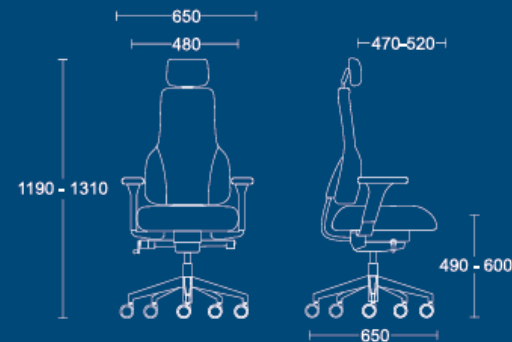

*In a study performed at the University of Central Lancashire, our APEX POSTURE chair was found to improve spinal alignment and reduce peak seating pressure

APEX POSTURE

AP1

High back posture chair with headrest.

DIMENSIONS	
WIDTH	650mm
DEPTH	650mm
SEAT HEIGHT	490mm
HEIGHT	600mm
OVERALL HEIGHT	1190mm
OVERALL HEIGHT	1310mm

AP2

High back posture chair.

DIMENSIONS	
WIDTH	650mm
DEPTH	650mm
SEAT HEIGHT	490mm
HEIGHT	600mm
OVERALL HEIGHT	1070mm
OVERALL HEIGHT	1180mm

AP1-A4

High back posture chair with headrest and 4D armrests.

DIMENSIONS	
WIDTH	650mm
DEPTH	650mm
SEAT HEIGHT	490mm
HEIGHT	600mm
OVERALL HEIGHT	1190mm
OVERALL HEIGHT	1310mm

APEX POSTURE

AP2-A4

High back 24 hour armchair with 4D armrests.

DIMENSIONS	
WIDTH	650mm
DEPTH	650mm
SEAT HEIGHT	490mm
HEIGHT	600mm
OVERALL HEIGHT	1070mm
OVERALL HEIGHT	1180mm

Office Furniture Requirements Ltd

Units 1-3 Newport Road
Moulsoe
Milton Keynes
Buckinghamshire
MK16 0HS