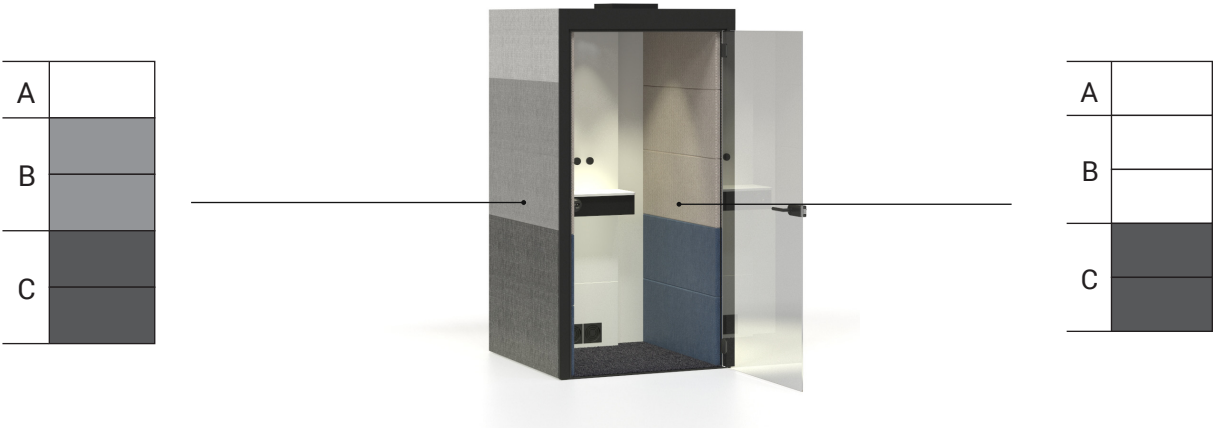

# SILENT ROOM S color combinations by NARBUTAS design team

Schemes for color combinations

Color combinations

- ① AR1101 – AD3 AD2 AD1 J4 A
- ② AR1201 – AD8 AD8 AD4 J4 A
- ③ AR1302 – M1 J4 A
- ④ ARU401 – M1 J4 A - EU
- ⑤ ARU501 - J4 A 1
- ⑥ AR1601 - J4 A
- ⑦ AR1701 - KJ0