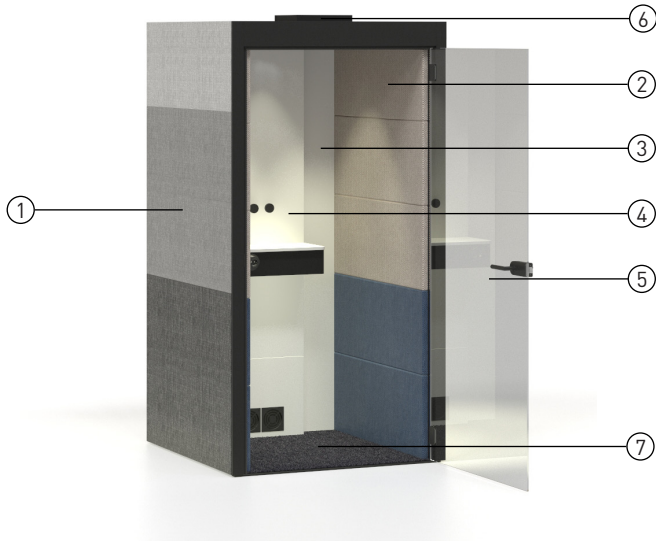

# SILENT ROOM S color combinations by NARBUTAS design team

Schemes for color combinations

Color combinations

- ① AR1101 – AD3 AD2 AD1 J4 A
- ② AR1201 – AD8 AD8 AD4 J4 A
- ③ AR1302 – M1 J4 A
- ④ ARU401 – M1 J4 A - EU
- ⑤ ARU501 - J4 A 1
- ⑥ AR1601 - J4 A
- ⑦ AR1701 - KJ0