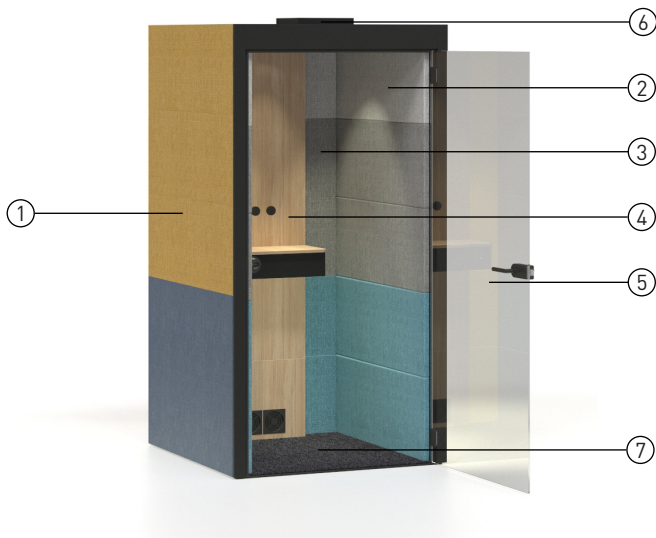

# SILENT ROOM S color combinations by NARBUTAS design team

Schemes for color combinations

Color combinations

- ① AR1101 – AD3 AD2 AD1 J4 A
- ② AR1201 – AD8 AD8 AD4 J4 A
- ③ AR1302 – M1 J4 A
- ④ ARU401 – M1 J4 A - EU
- ⑤ ARU501 - J4 A 1
- ⑥ AR1601 - J4 A
- ⑦ AR1701 - KJ0