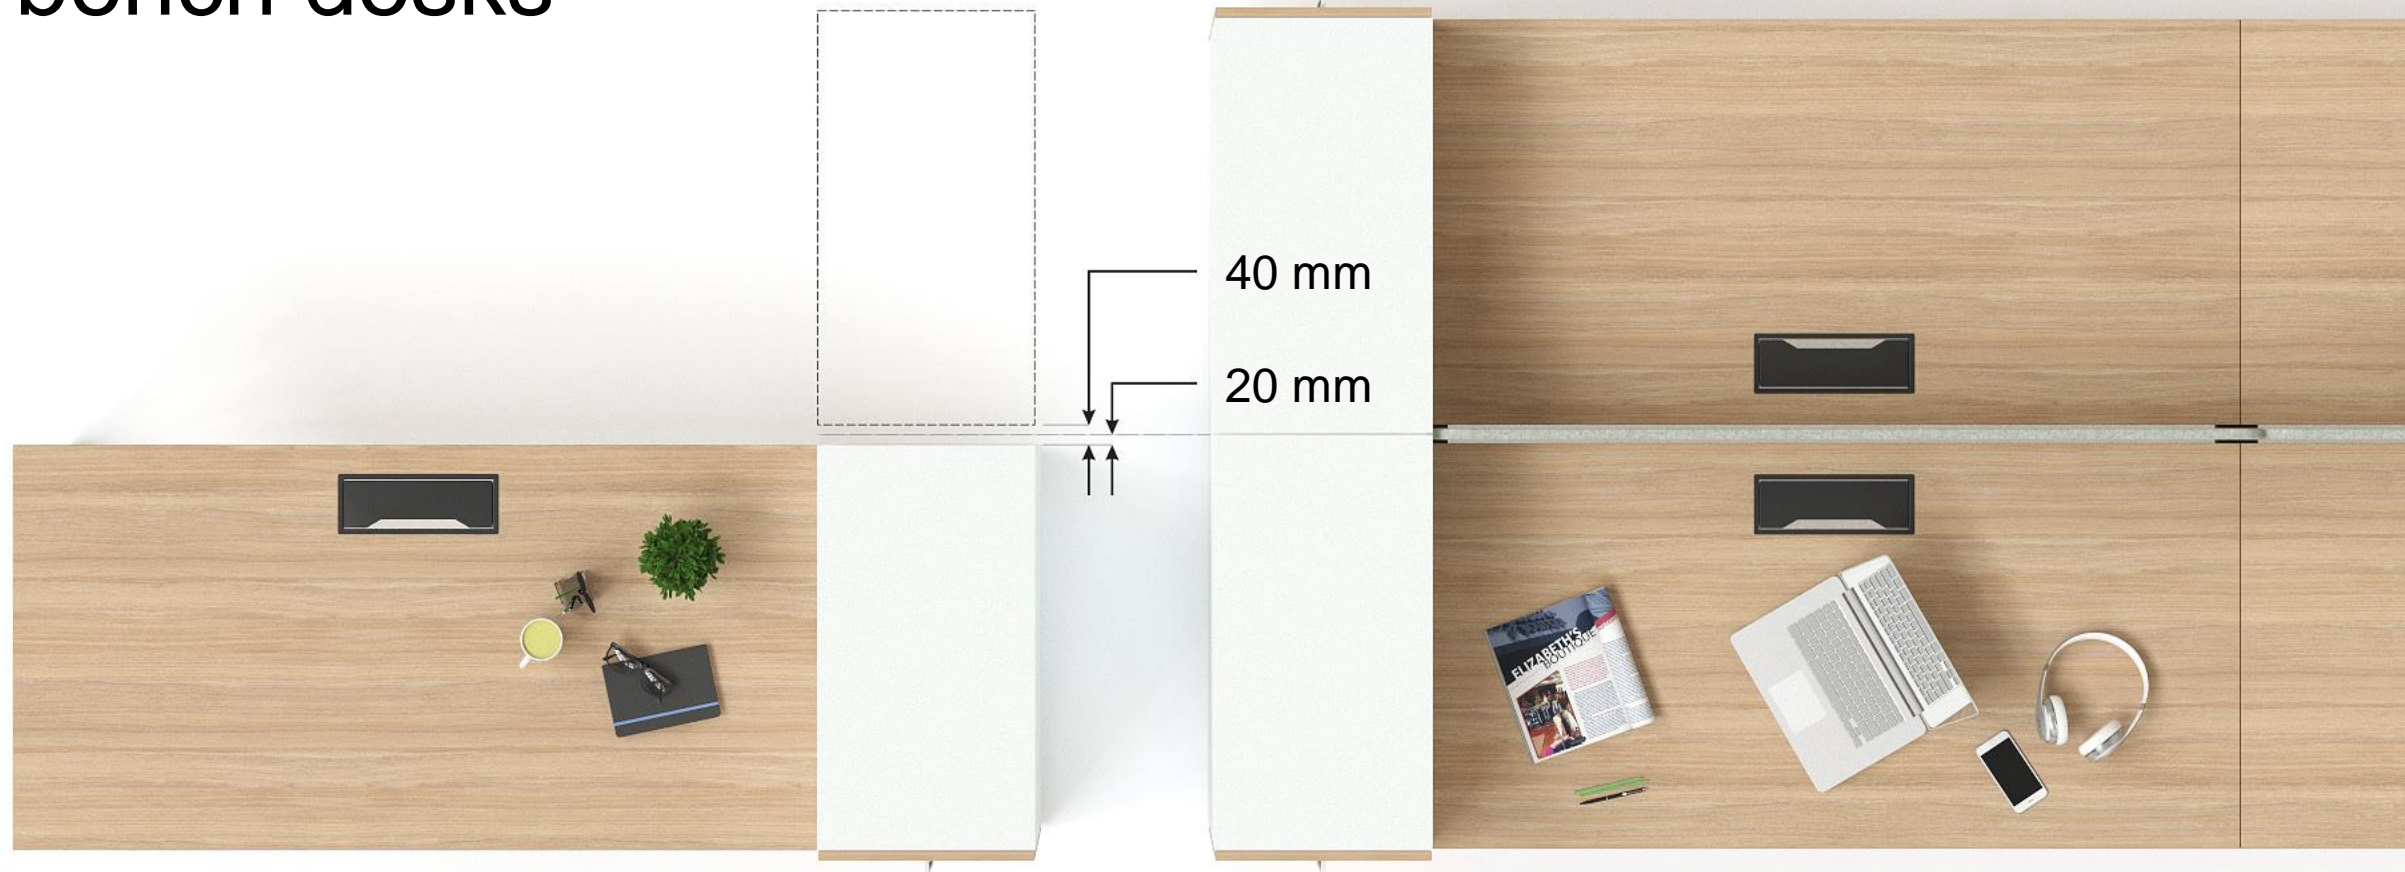

# BOXI

Minimalist style – unlimited possibilities

**BOXI storage towers are ideal for both large teams and even the most demanding needs of individuals**

Choose  
preferred height

Combine with  
single desks or  
bench desks

# Charge your smart devices

Experiment and create  
delightful combinations

**RANGE**

H=740 mm, L / H

H=1090 mm, L / H

H=1090 mm, L / H

H=1090 mm, universal

H=1200 mm, L / H