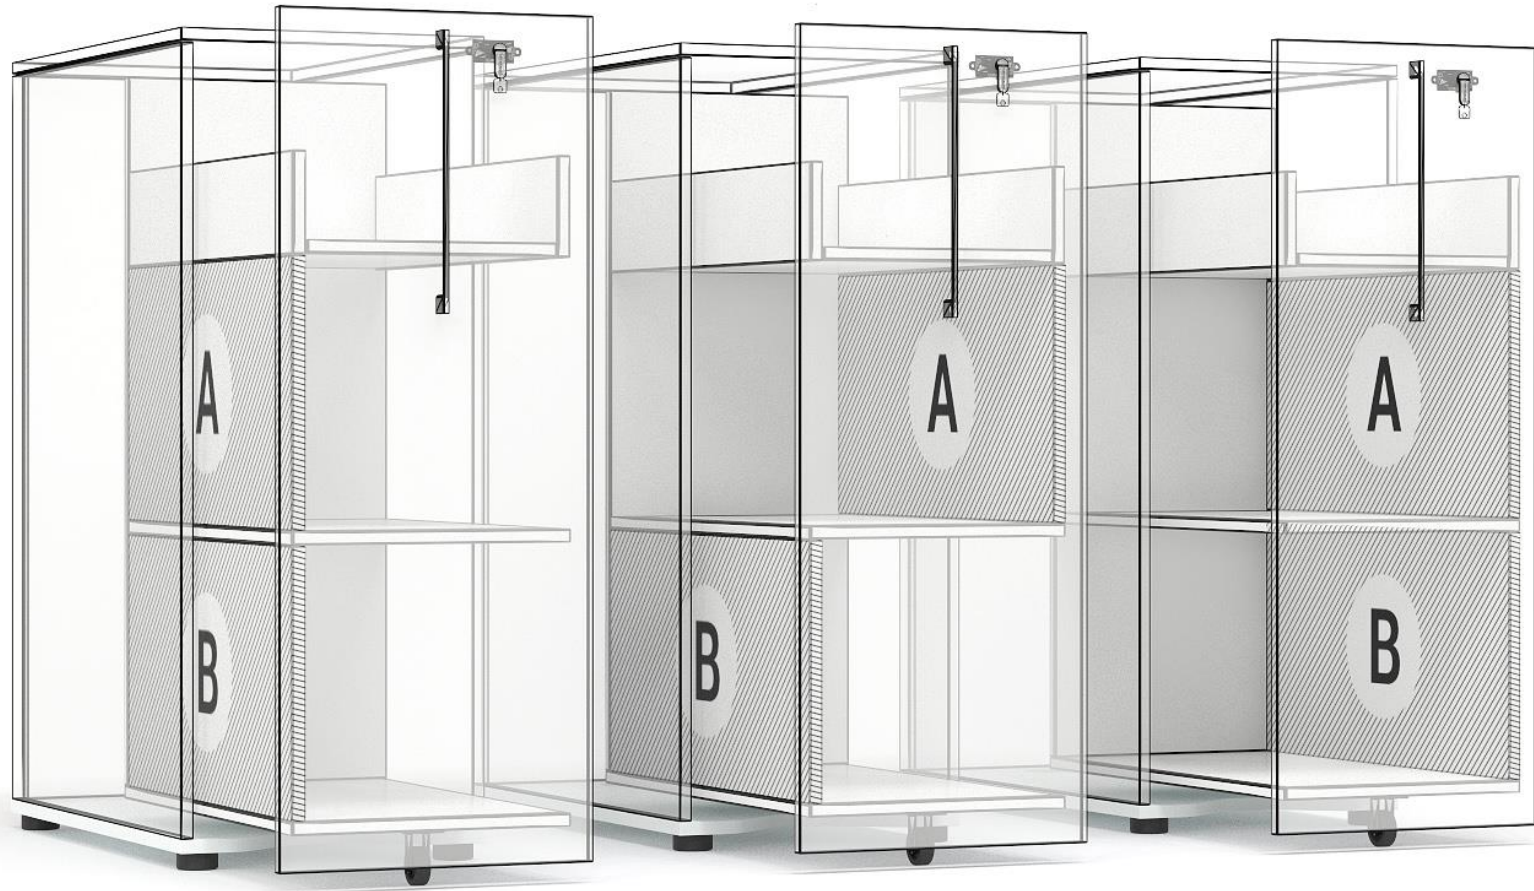

Free configuration